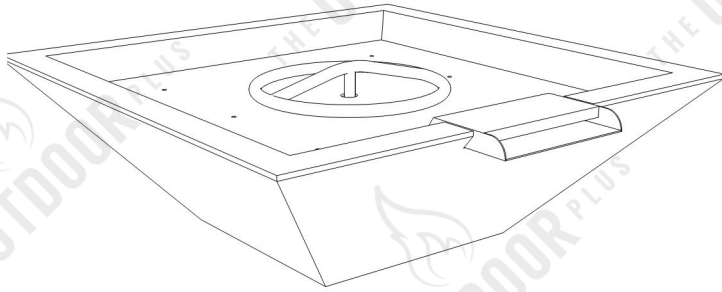

MAYA FIRE WATER BOWL - GFRC CONCRETE

ISOMETRIC VIEW

TOP VIEW

RIGHT SIDE VIEW

FRONT SIDE VIEW

SKU	A	B	C	D	E	BTU
OPT-24SFWM	24"	8"	10"	14"	2"	45,000
OPT-30SFWM	30"	12"	10"	14"	2"	65,000
OPT-36SFWM	36"	12"	12"	20"	3"	65,000
OPT-24SFWE12V	24"	8"	10"	14"	2"	45,000
OPT-30SFWE12V	30"	12"	10"	14"	2"	65,000
OPT-36SFWE12V	36"	12"	12"	20"	3"	65,000

Fire Pit Material: GFRC Concrete
 Finish: Smooth Finish
 Pan Material: 304 Stainless Steel
 Burner Material: 304 Stainless Steel

12V ELECTRONIC IGNITION
 ANSI Z21.97-(2017) / CSA 2.41-(2017)

Includes: Bowl, Pan, Burner, Scupper, Whistle Free Hose, NG Orifice OR LP Air Mixer, Black Lava Rock.