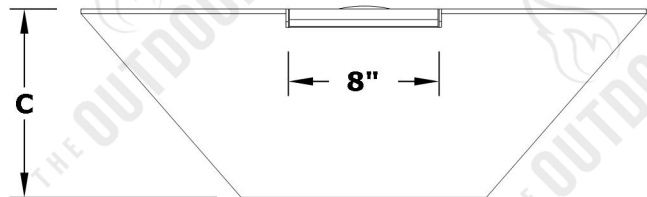

MAYA FIRE WATER BOWL - GFRC CONCRETE

ISOMETRIC VIEW

TOP VIEW

RIGHT SIDE VIEW

FRONT SIDE VIEW

SKU	A	B	C	D	E	BTU
OPT-24SFWM	24"	8"	10"	14"	2"	45,000
OPT-30SFWM	30"	12"	10"	14"	2"	65,000
OPT-36SFWM	36"	12"	12"	20"	3"	65,000
OPT-24SFWE12V	24"	8"	10"	14"	2"	45,000
OPT-30SFWE12V	30"	12"	10"	14"	2"	65,000
OPT-36SFWE12V	36"	12"	12"	20"	3"	65,000

Fire Pit Material: GFRC Concrete
 Finish: Smooth Finish
 Pan Material: 304 Stainless Steel
 Burner Material: 304 Stainless Steel

12V ELECTRONIC IGNITION
 ANSI Z21.97-(2017) / CSA 2.41-(2017)

Includes: Bowl, Pan, Burner, Scupper, Whistle Free Hose, NG Orifice OR LP Air Mixer, Black Lava Rock.