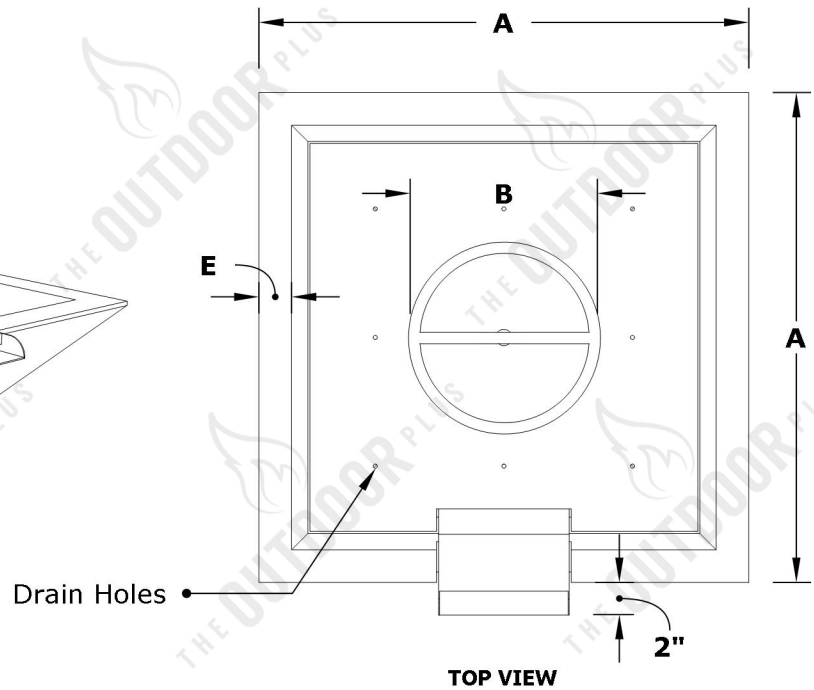

MAYA FIRE WATER BOWL - GFRC CONCRETE

ISOMETRIC VIEW

TOP VIEW

RIGHT SIDE VIEW

FRONT SIDE VIEW

SKU	A	B	C	D	E	BTU
OPT-24SFWM	24"	8"	10"	14"	2"	45,000
OPT-30SFWM	30"	12"	10"	14"	2"	65,000
OPT-36SFWM	36"	12"	12"	20"	3"	65,000
OPT-24SFWE12V	24"	8"	10"	14"	2"	45,000
OPT-30SFWE12V	30"	12"	10"	14"	2"	65,000
OPT-36SFWE12V	36"	12"	12"	20"	3"	65,000

Fire Pit Material: GFRC Concrete
 Finish: Smooth Finish
 Pan Material: 304 Stainless Steel
 Burner Material: 304 Stainless Steel

12V ELECTRONIC IGNITION
 ANSI Z21.97-(2017) / CSA 2.41-(2017)

Includes: Bowl, Pan, Burner, Scupper, Whistle Free Hose, NG Orifice OR LP Air Mixer, Black Lava Rock.